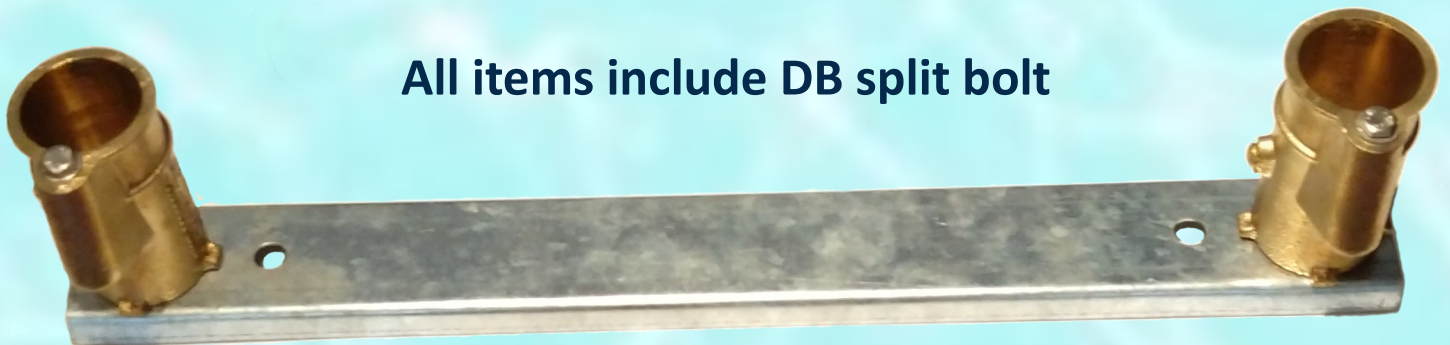

CMI's NEW

RAIL & NET ANCHORS

**4" BRONZE
RAIL ANCHOR
CUP**

**6" BRONZE
NET POLE CUP
w/ COVER**

ESCUTCHEON

All items include DB split bolt

20" BRONZE CHANNEL ANCHOR SOCKET - ASSEMBLED